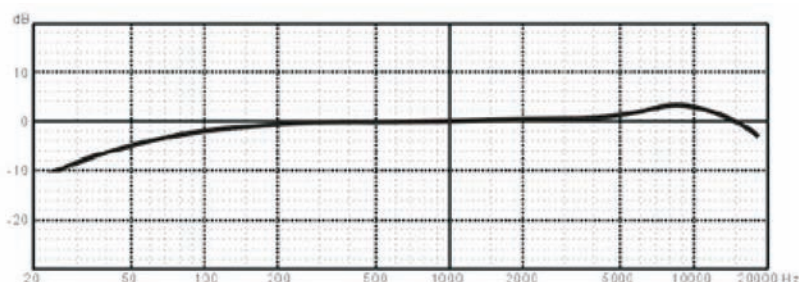

Diagrams:

Contact:

Musikhaus Thomann
Trendendorf 30
96138 Burgebarch
Germany
Tel.: +49-9546-9223-0
Fax.: +49-09546-6774
Web: www.thomann.de
E-Mail: info@thomann.de
Suggestions?: qs@thomann.de

Specifications subject to change without notice!