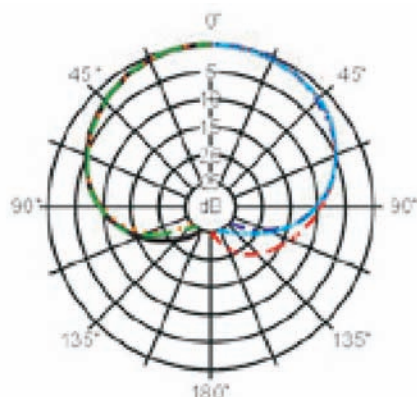

Diagrams:

Contact:

Musikhaus Thomann
Trendendorf 30
96138 Burgebarch
Germany
Tel.: +49-9546-9223-0
Fax.: +49-09546-6774
Web: www.thomann.de
E-Mail: info@thomann.de
Suggestions?: qs@thomann.de

Specifications subject to change without notice!