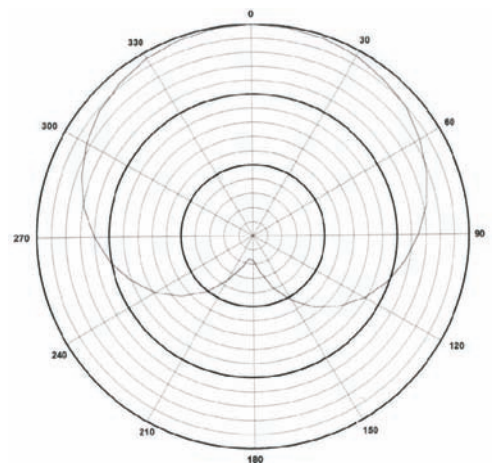

Diagrams:

Contact:

Musikhaus Thomann
Treppendorf 30
96138 Burgebarch
Germany
Tel.: +49-9546-9223-0
Fax.: +49-09546-6774
Web: www.thomann.de
E-Mail: info@thomann.de
Suggestions?: qs@thomann.de

t.bone

Specifications subject to change without notice!