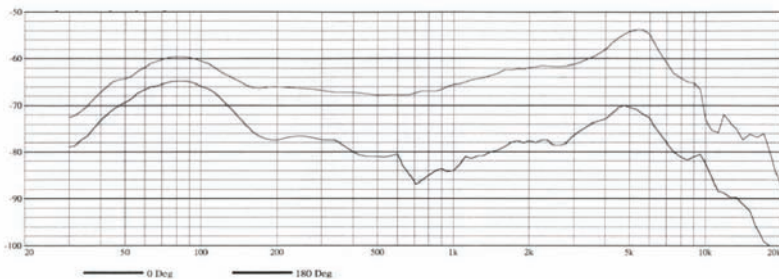

Diagrams:

Contact:

Musikhaus Thomann
Treppendorf 30
96138 Burgebarch
Germany
Tel.: +49-9546-9223-0
Fax.: +49-09546-6774
Web: www.thomann.de
E-Mail: info@thomann.de
Suggestions?: qs@thomann.de

t.bone

Specifications subject to change without notice!